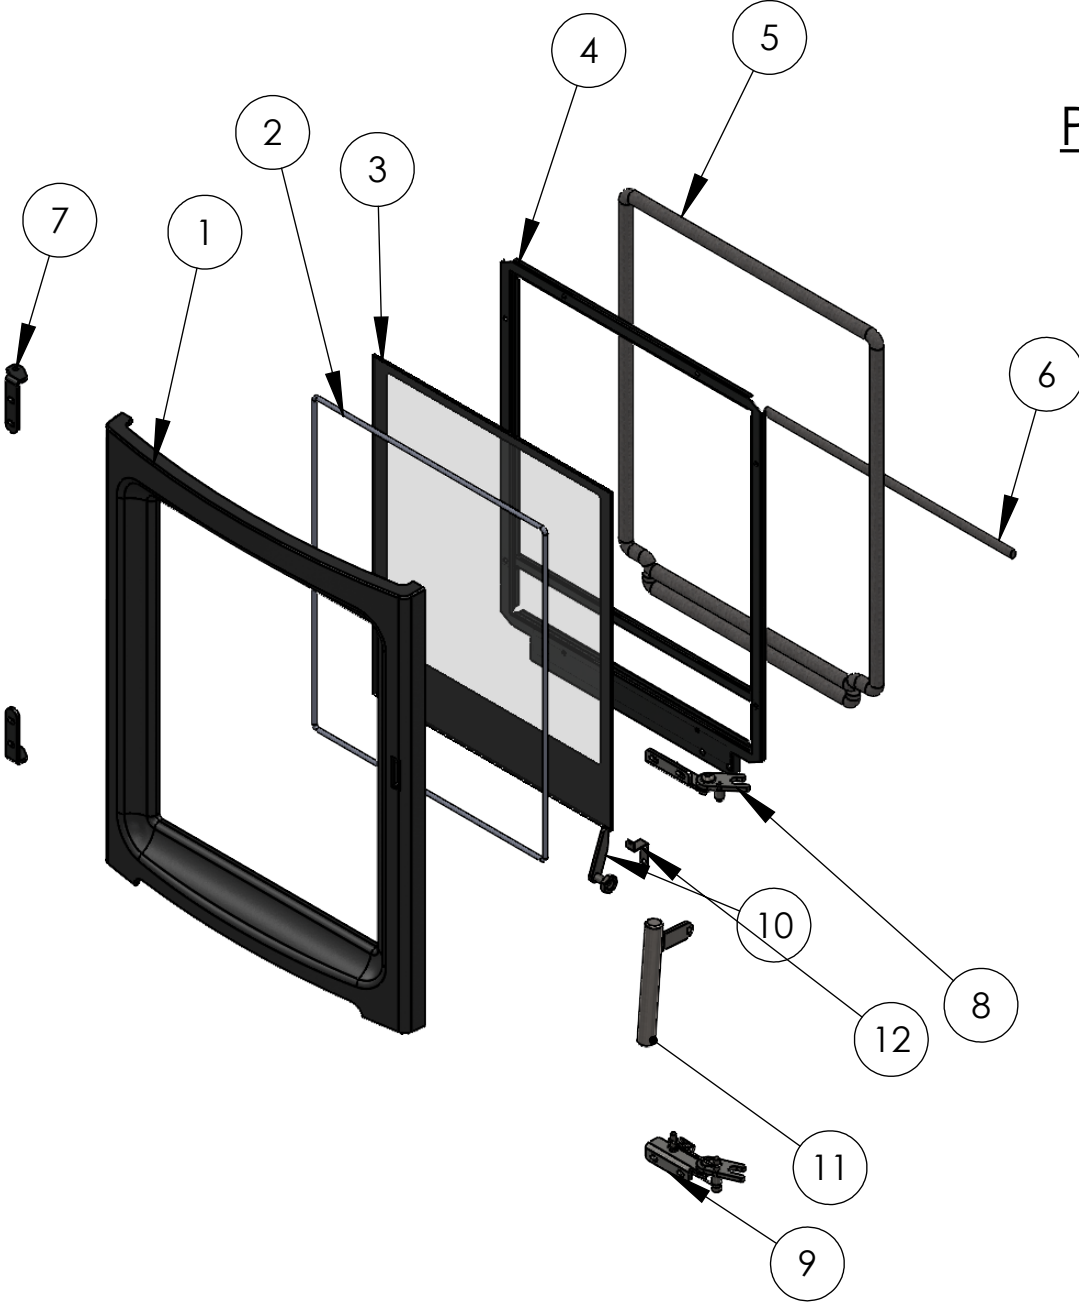

PV5 Countryman Door Assembly

ITEM NO.	Description	Part Number	QTY.
1	Door Casting	PSP-0005	1
2	pv5 glass seal	PSP-0203	1
3	Glass panel	PSP-0068	1
4	glass clamp	PSP-0012 with gasket (FPGSGLA)	1
5	Door Seals	outer: PSP-0107 / Bottom: PSP-0106	1
6	centre Door seal	PSP-0111	1
7	Door Hinge	PSP-0022	2
8	Spring latch mechanism 1	Bottom: PSP-0088	1
9	Spring latch mechanism 2	TOP: PSP-0087	1
10	Handle Lever Assy	PSP-0032	1
11	Door Handle	PSP-0072	1
12	Door Handle Retainer	PSP-0044	1